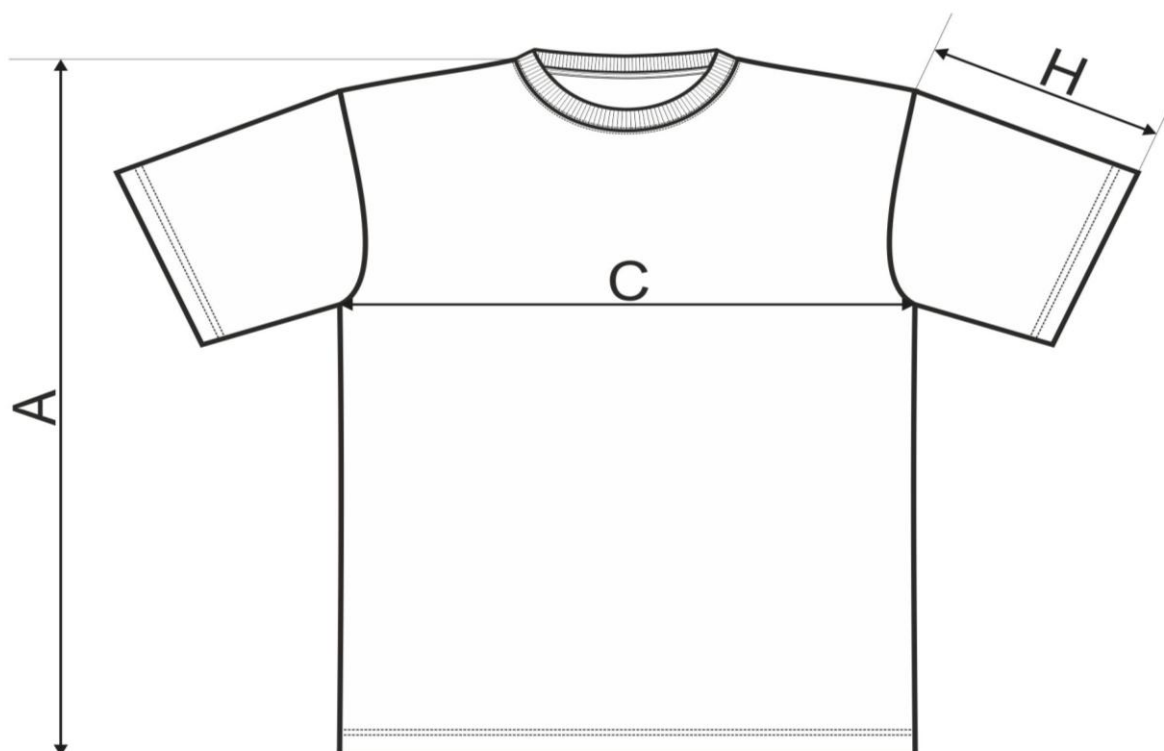

SIZE SPECIFICATION								
Commodity	T-shirt Classic 160							
Code	101							
size [cm]		S	M	L	XL	2XL		
A		66	70	74	76	78		
C		48	52	55	58	61		
H		18	22	23	24	25		

All size specifications listed are in cm. Accepted tolerance of up to + / - 5%.