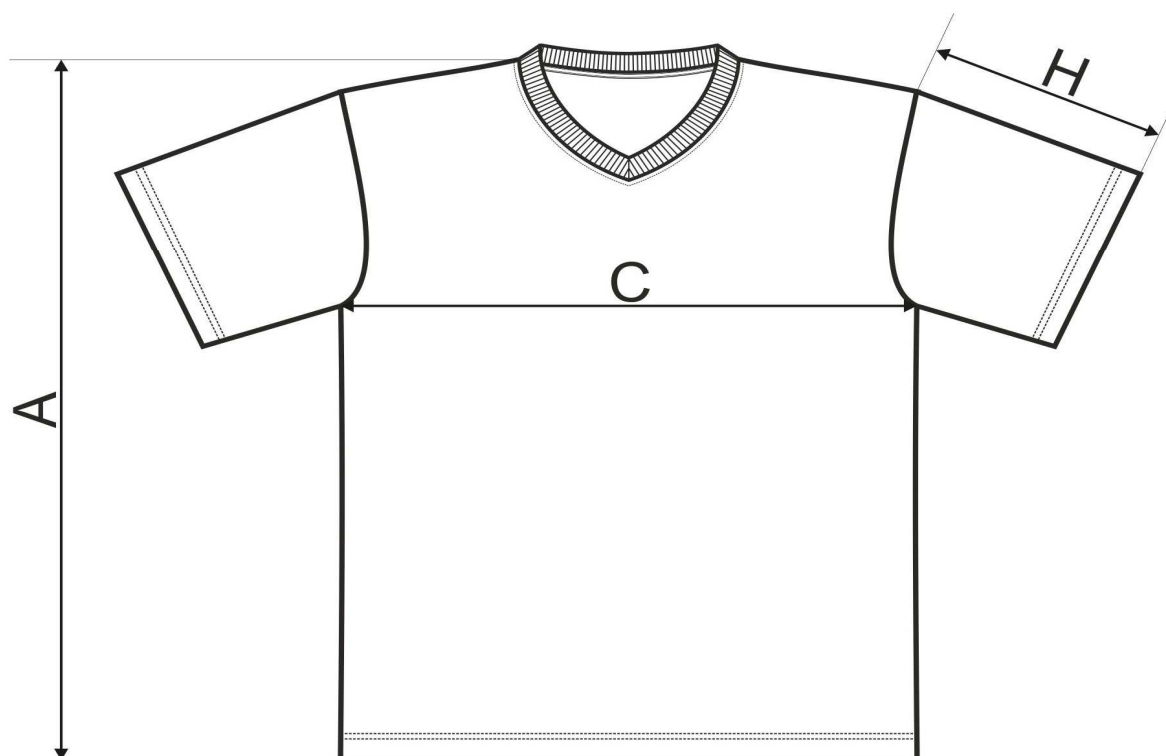

SIZE SPECIFICATION								
Commodity	T-shirt V-neck 160							
Code	102							
size [cm]	XS	S	M	L	XL	2XL	3XL	
A	62	66	70	74	76	78	82	
C	45	48	52	55	58	61	67	
H	16	18	22	23	24	25	26	

All size specifications listed are in cm. Accepted tolerance of up to + / - 5%.