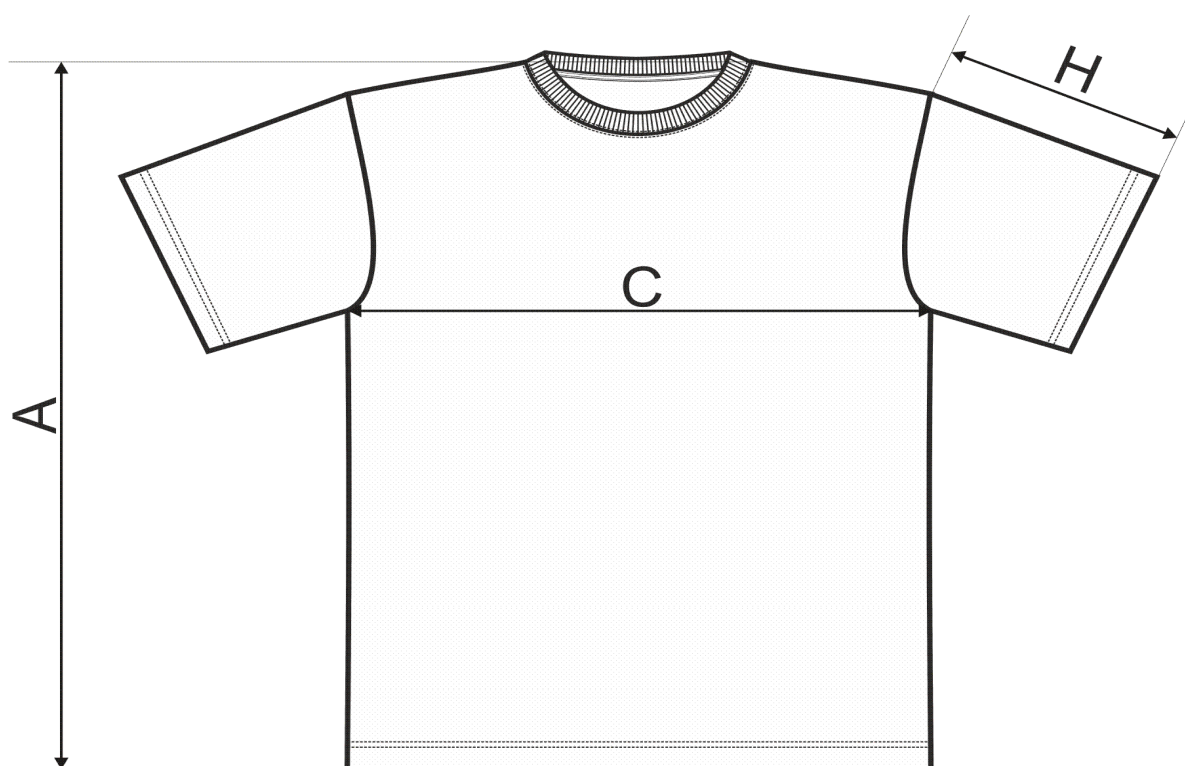

SIZE SPECIFICATION								
Commodity	Gents T-shirt Classic New 145							
Code	132							
size [cm]		S	M	L	XL	2XL		
A		66	70	74	76	78		
C		48	52	55	58	61		
H		21	22	23	24	25		

All size specifications listed are in cm. Accepted tolerance of up to + / - 5%.