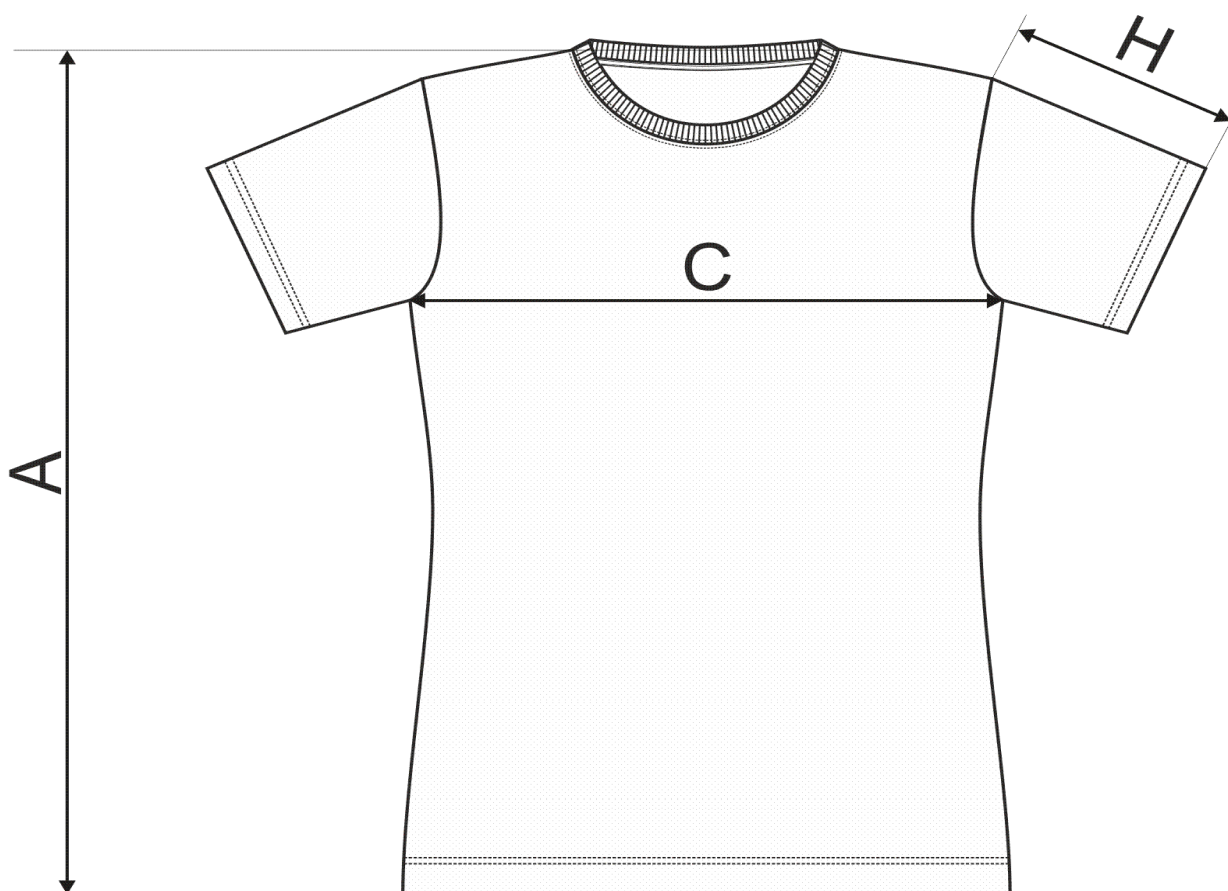

SIZE SPECIFICATION							
Commodity	Ladies T-shirt Classic New 145						
Code	133						
size [cm]		S	M	L	XL	2XL	
A		62	64	66	68	70	
C		45	49	53	56	59	
H		15	16	17	18	19	

All size specifications listed are in cm. Accepted tolerance of up to + / - 5%.