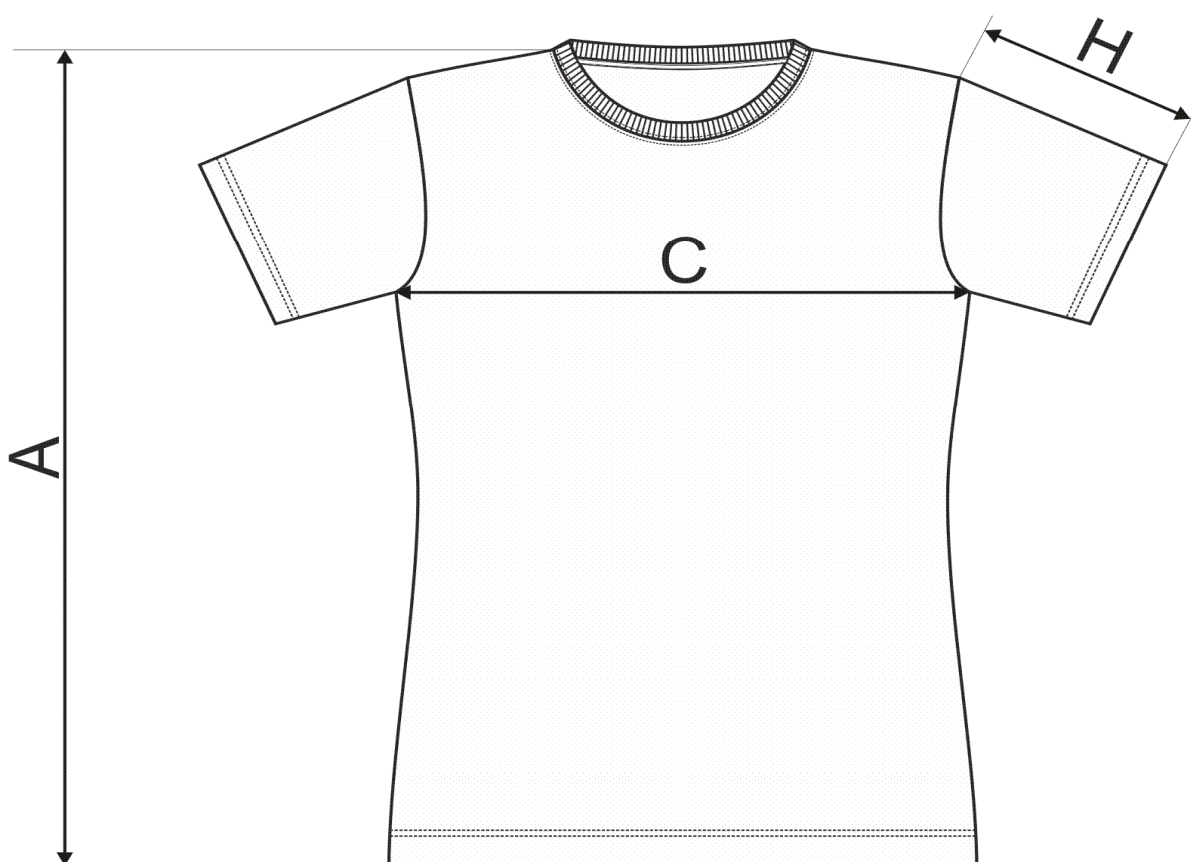

SIZE SPECIFICATION								
Commodity	Ladies T-shirt Basic 160							
Code	134							
size [cm]	XS	S	M	L	XL	2XL		
A	60	62	64	66	68	70		
C	41	45	49	53	56	59		
H	14	15	16	17	18	19		

All size specifications listed are in cm. Accepted tolerance of up to + / - 5%.