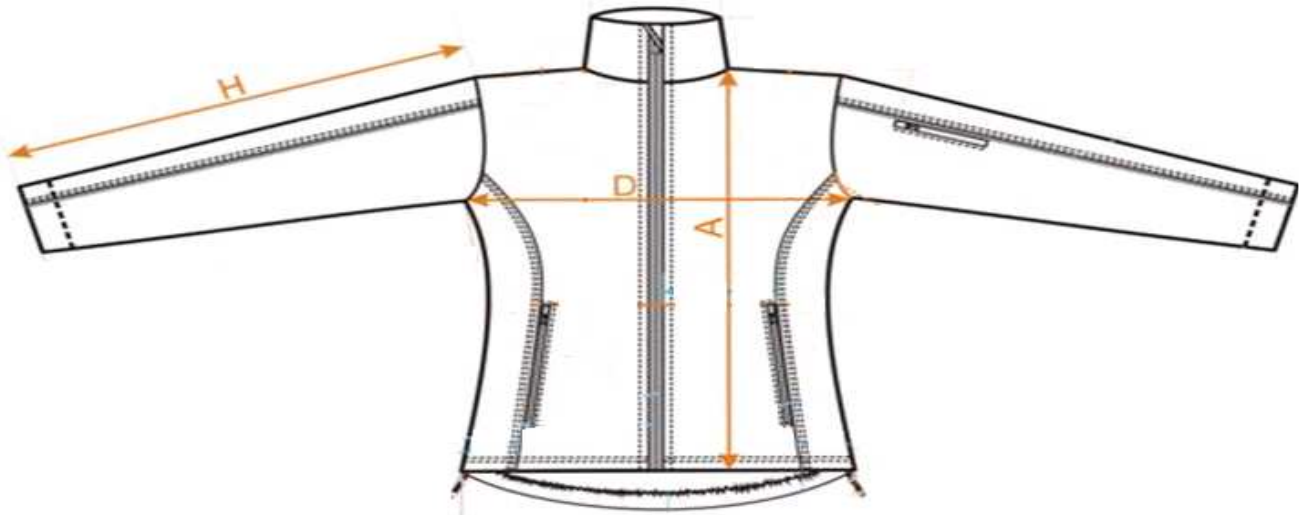

SIZE SPECIFICATION - in cm					
Ladies Softshell Jacket					
item 510	S	M	L	XL	XXL
A	61	62	63	64	65
B	67	68	69	70	71
D	50	54	58	64	70
H	59	60	61	63	64

Please consider the environment before printing this e-mail