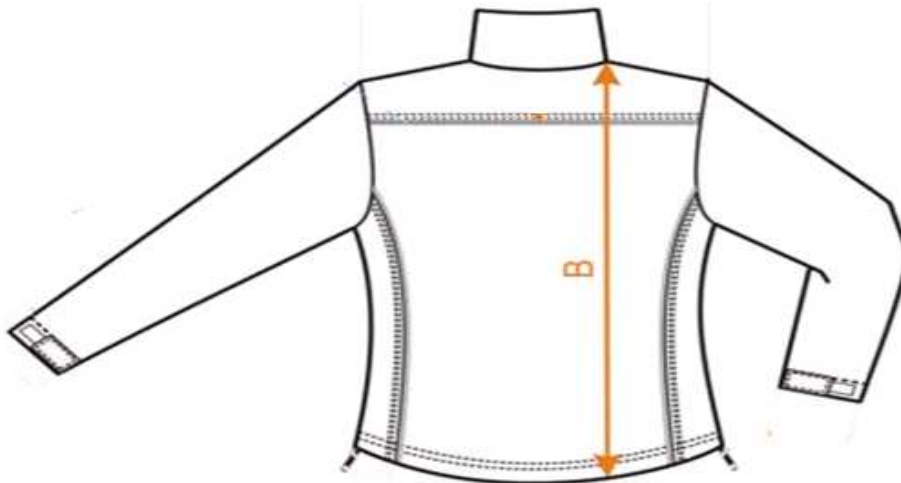

SIZE SPECIFICATION - in cm					
Ladies Softshell Jacket					
item 510	S	M	L	XL	XXL
A	61	62	63	64	65
B	67	68	69	70	71
D	50	54	58	64	70
H	59	60	61	63	64

Please consider the environment before printing this e-mail